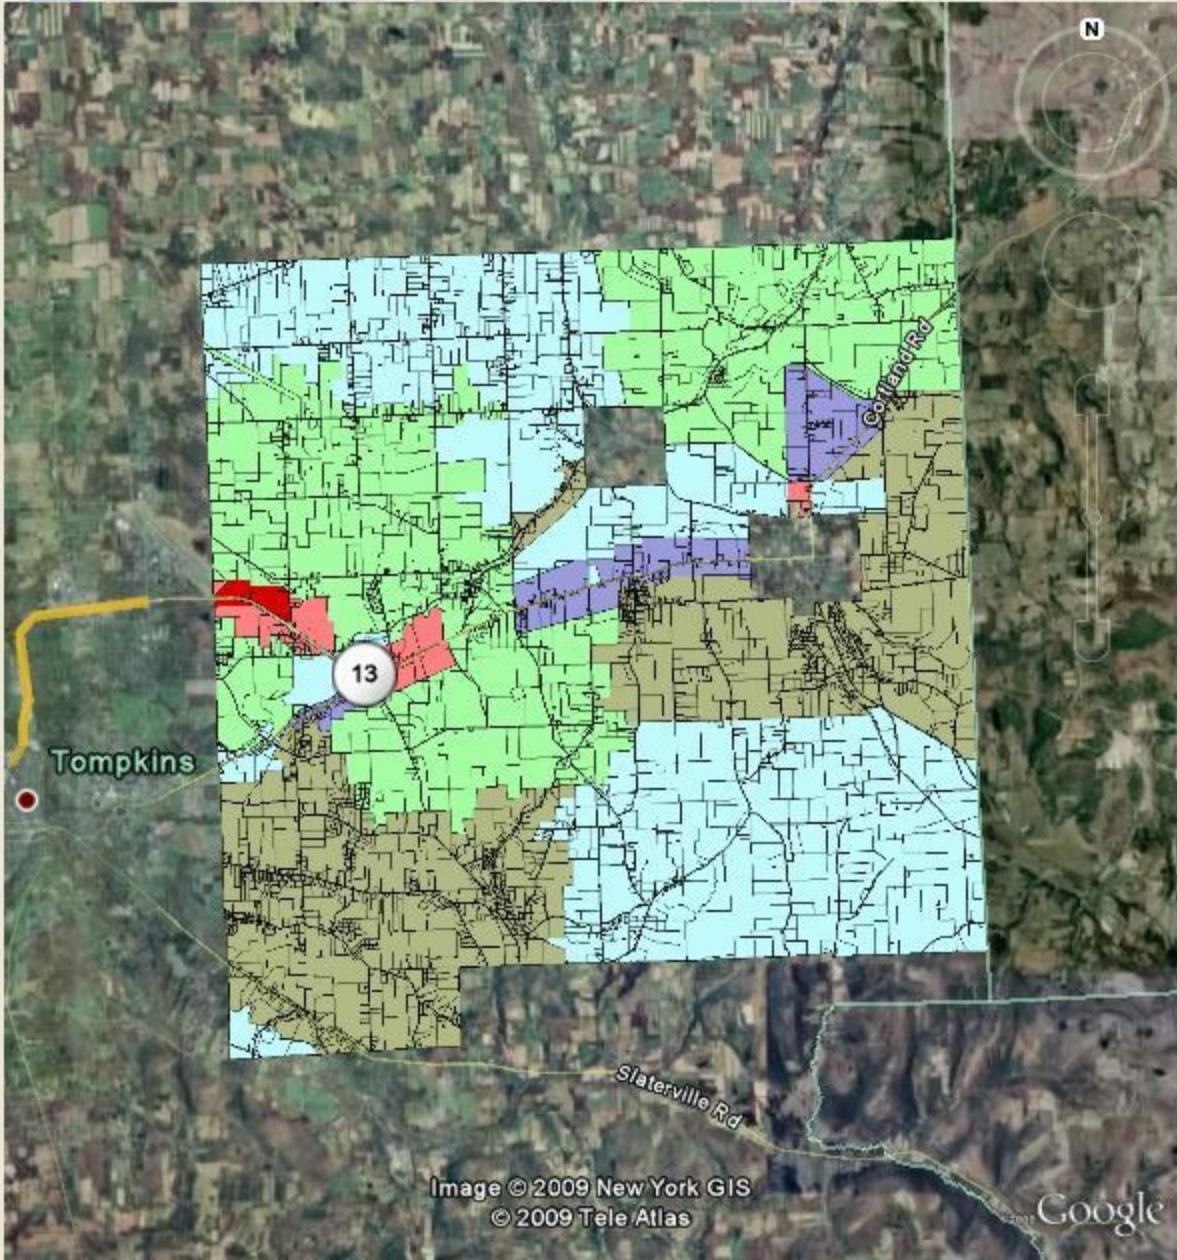

Search

Fly To Find Businesses Directions

Fly to e.g., 1600 Pennsylvania Ave, 20006

Places Add Content

- Layers
- Layers
- Legend
- Town Hall Park
- Layers
- Town Hall Park
- Town of Dryden Zoning Districts
- Temporary Places

Layers

- Primary Database
- Geographic Web
- Roads
- 3D Buildings
- Street View
- Borders and Labels
- Traffic
- Weather
- Gallery
- Ocean
- Global Awareness

Image © 2009 New York GIS
© 2009 Tele Atlas