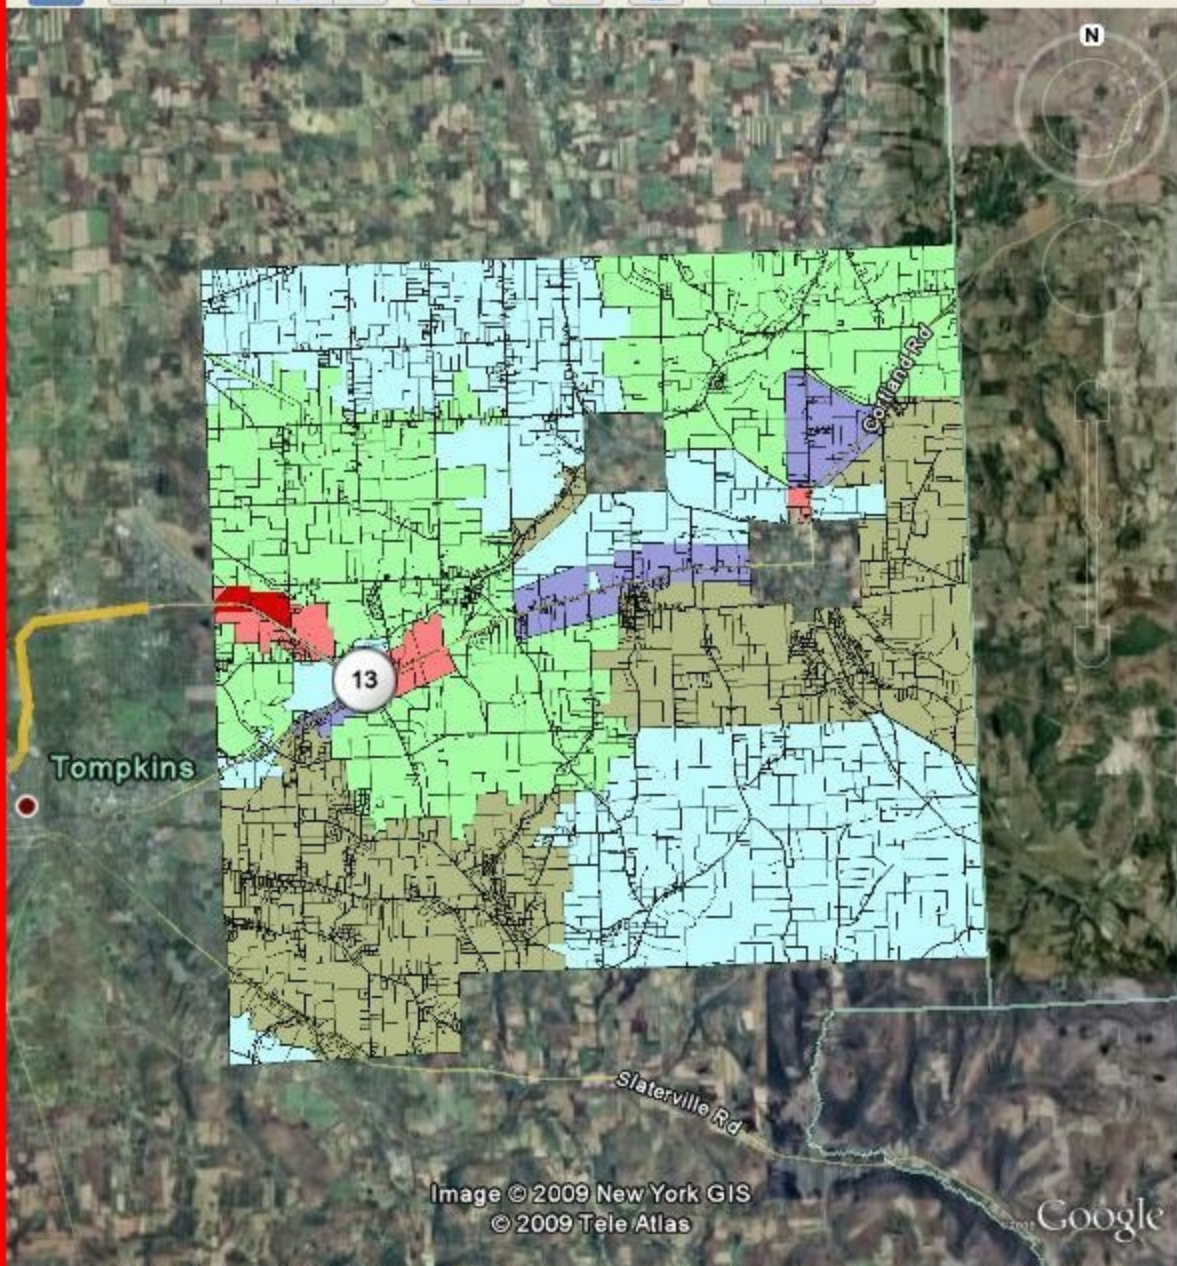

Search

Fly To Find Businesses Directions

Fly to e.g., 1600 Pennsylvania Ave, 20006

Search input field with magnifying glass icon

Places

- Layers
- Layers
- Legend
- Town Hall Park
- Layers
- Town Hall Park
- Town of Dryden Zoning Districts
- Temporary Places

Layers

- Primary Database
- Geographic Web
- Roads
- 3D Buildings
- Street View
- Borders and Labels
- Traffic
- Weather
- Gallery
- Ocean

Image © 2009 New York GIS  
© 2009 Tele Atlas

Search

Fly To Find Businesses Directions

Fly to e.g., Reservoir Rd. Clayville, NY

Search input field with a dropdown arrow and a magnifying glass icon.

Places  Add Content

- My Places
- Block Pop Total
- Behan Zoning
  - Legend
    - Behan Zone
      - Upper Left
      - Upper Center
      - Upper Right
      - Center Left
      - Center
      - Center Right
      - Lower Left
      - Lower Center
      - Lower Right
      - None
- Town Hall Park
- Town of Dryden Zoning Districts
- Temporary Places

- Primary Database
- Geographic Web
- Roads
- 3D Buildings
- Street View
- Borders and Labels
- Traffic
- Weather
- Gallery
- Ocean
- Global Awareness
- Places of Interest
- More
- Terrain

▼ Places

Add Content