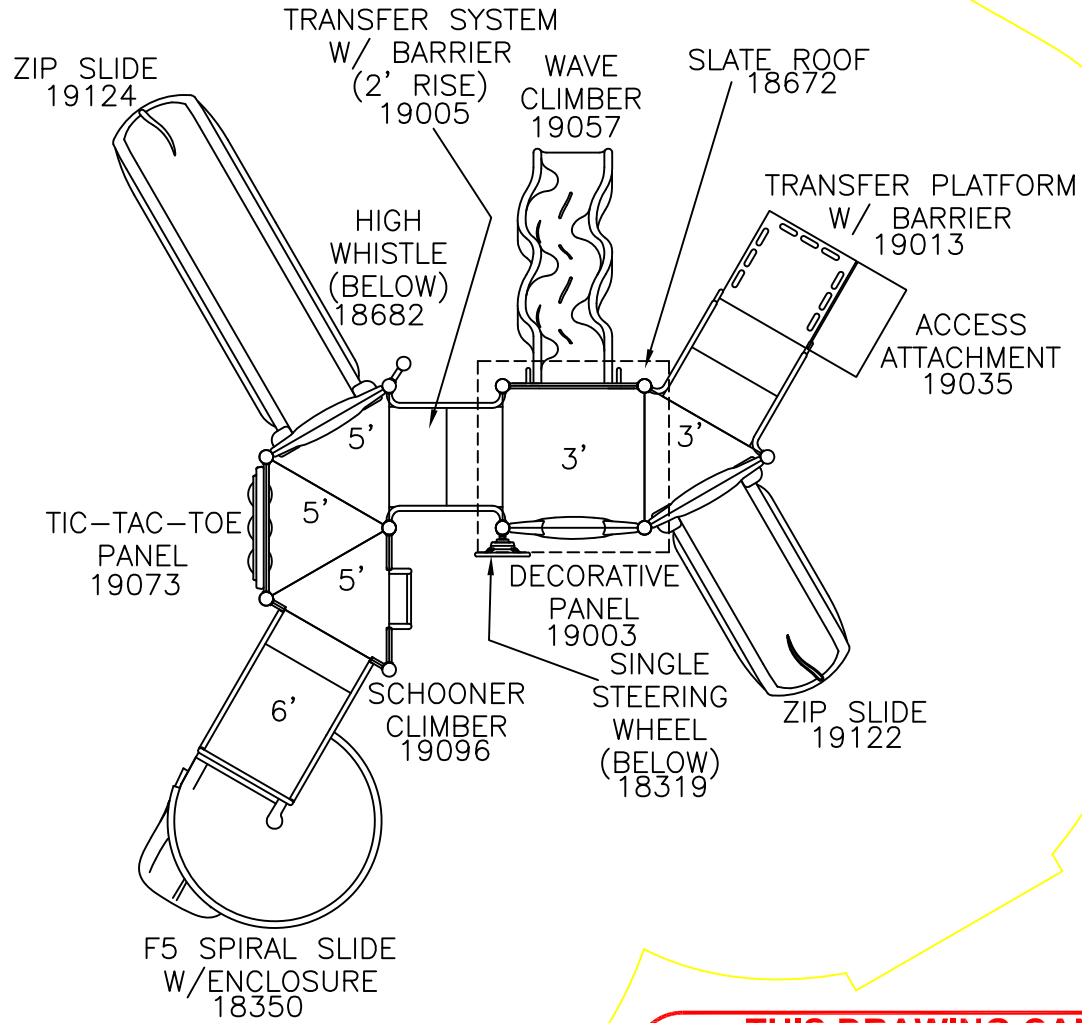

28'-9"

5029014

29'-10"

**THIS DRAWING CANNOT BE ALTERED IN ANY WAY. IF CHANGES ARE REQUIRED PLEASE CONTACT YOUR GAMETIME REPRESENTATIVE @ 1-800-235-2440.**