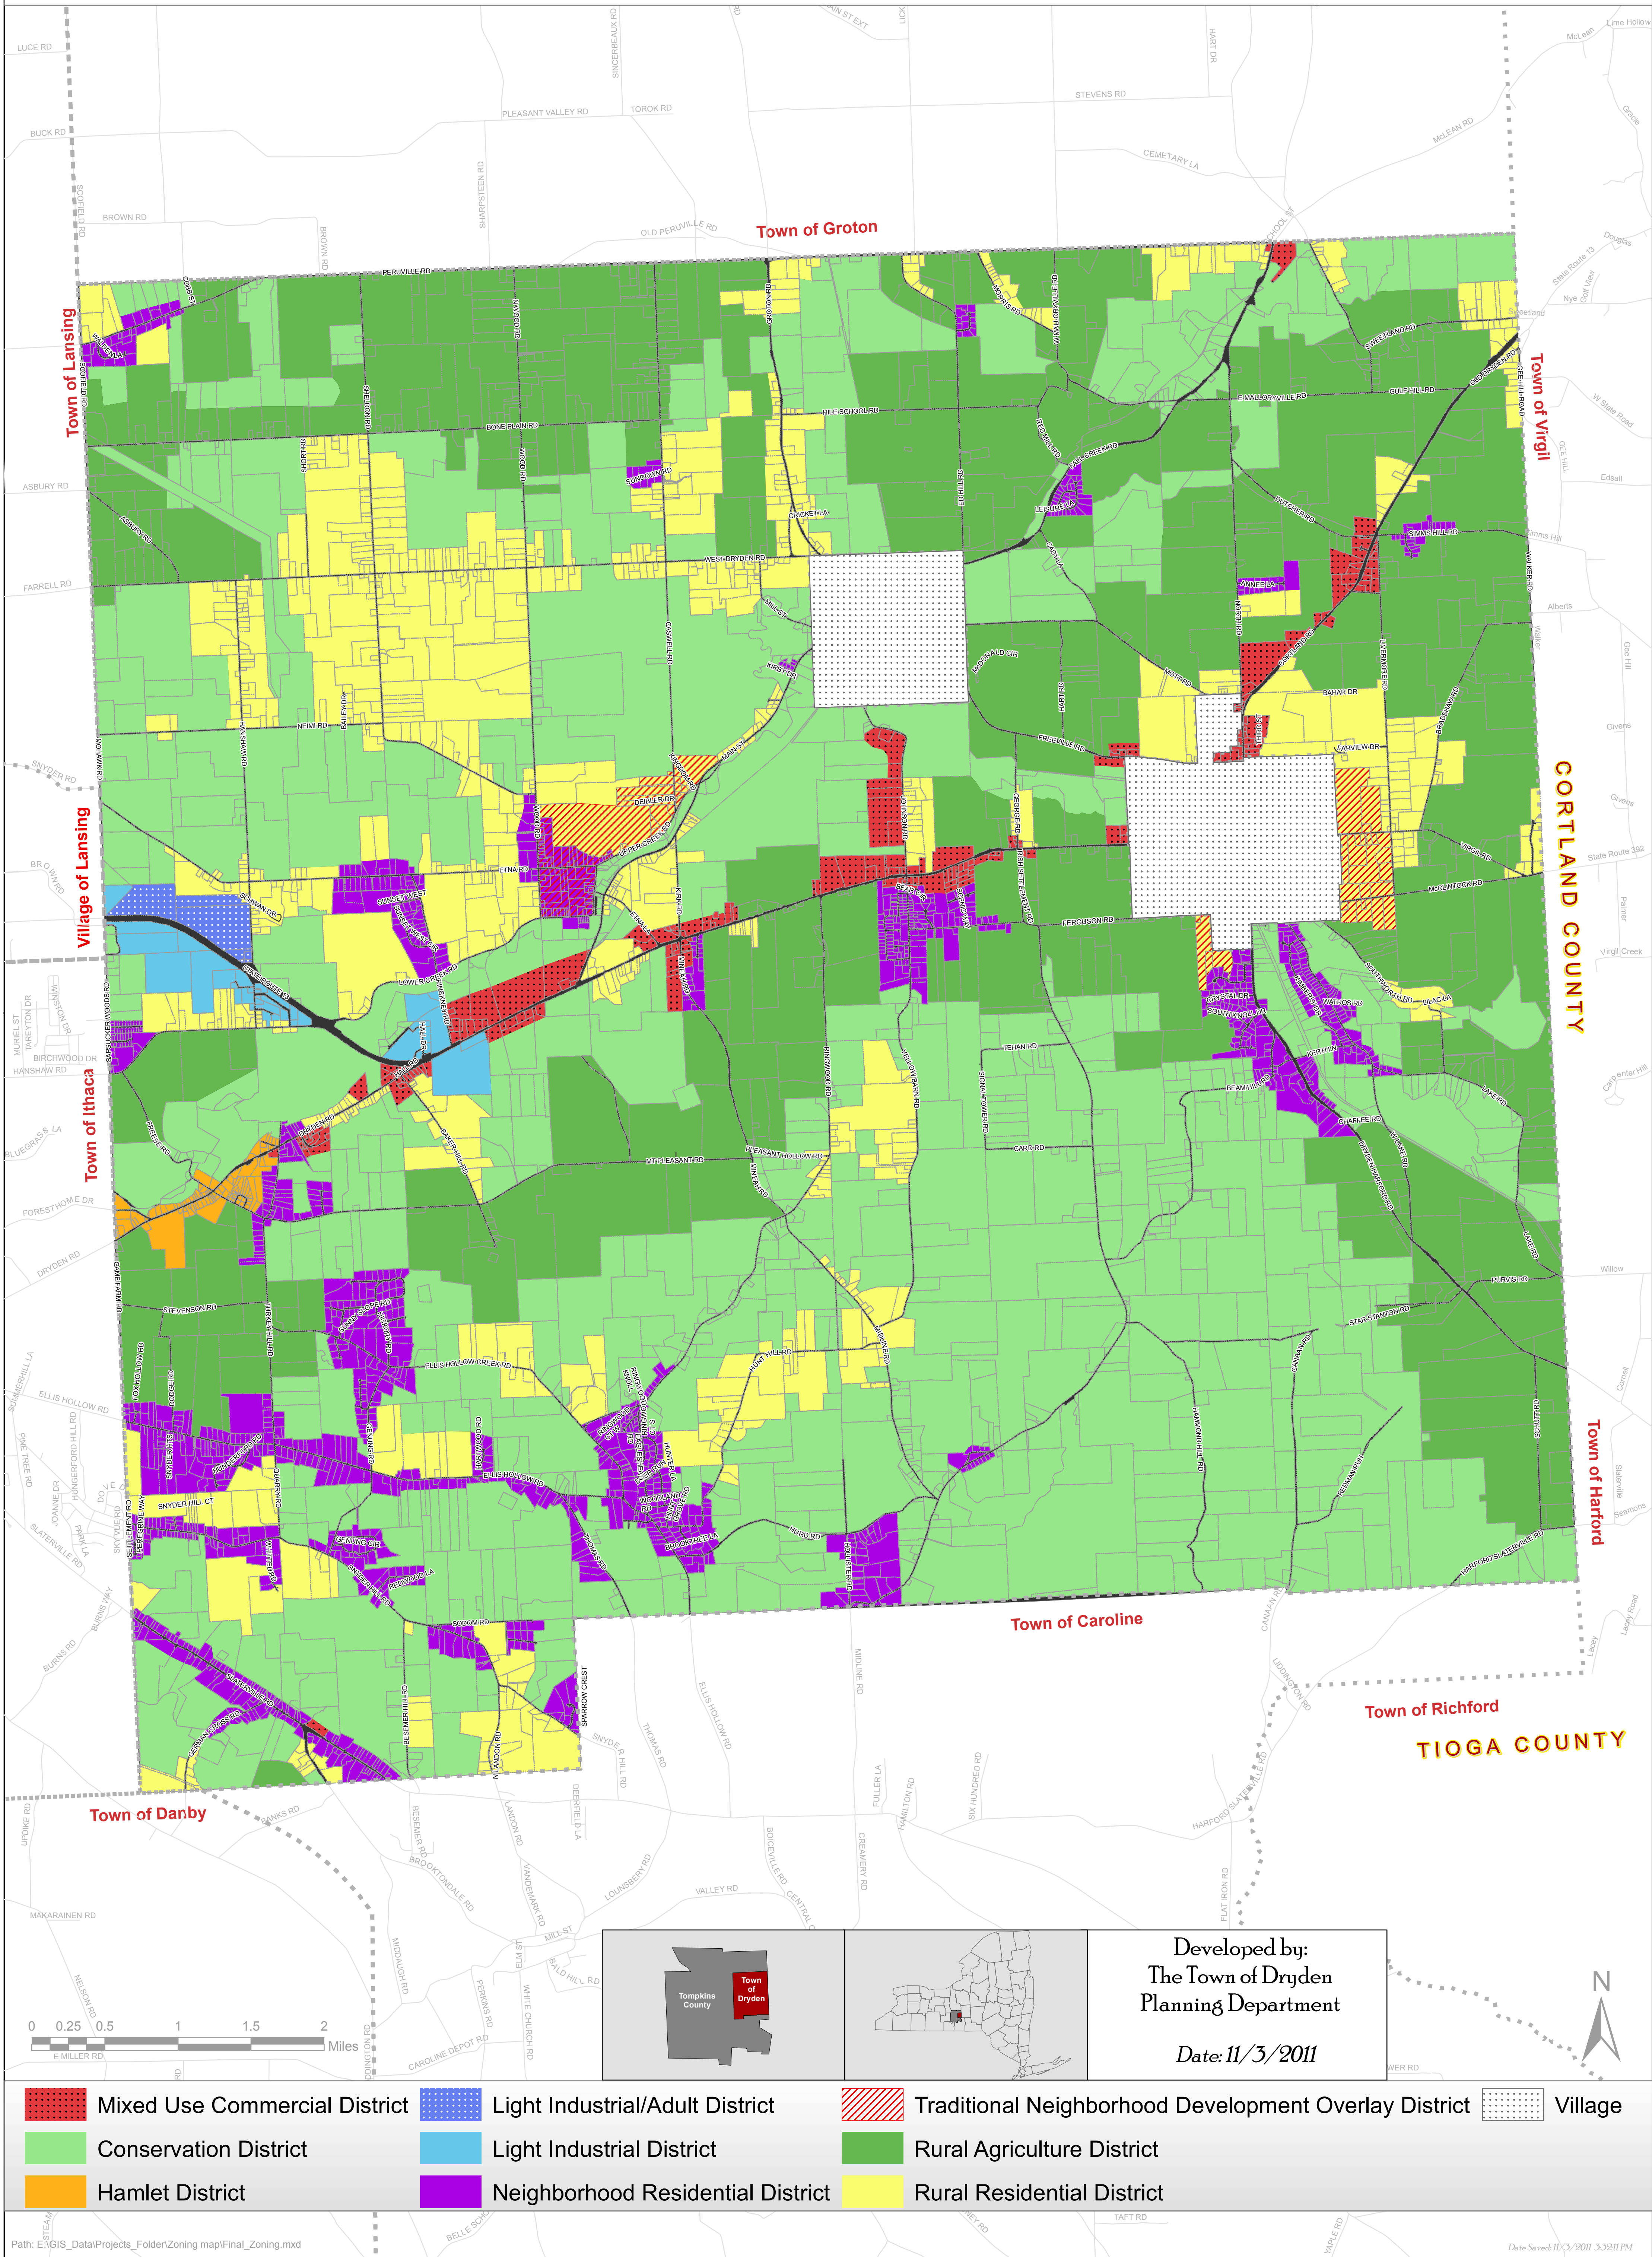

TOWN OF DRYDEN ZONING MAP

FINAL DRAFT

Developed by:
The Town of Dryden
Planning Department

Date: 11/3/2011

	Mixed Use Commercial District		Light Industrial/Adult District		Traditional Neighborhood Development Overlay District		Village
	Conservation District		Light Industrial District		Rural Agriculture District		
	Hamlet District		Neighborhood Residential District		Rural Residential District		