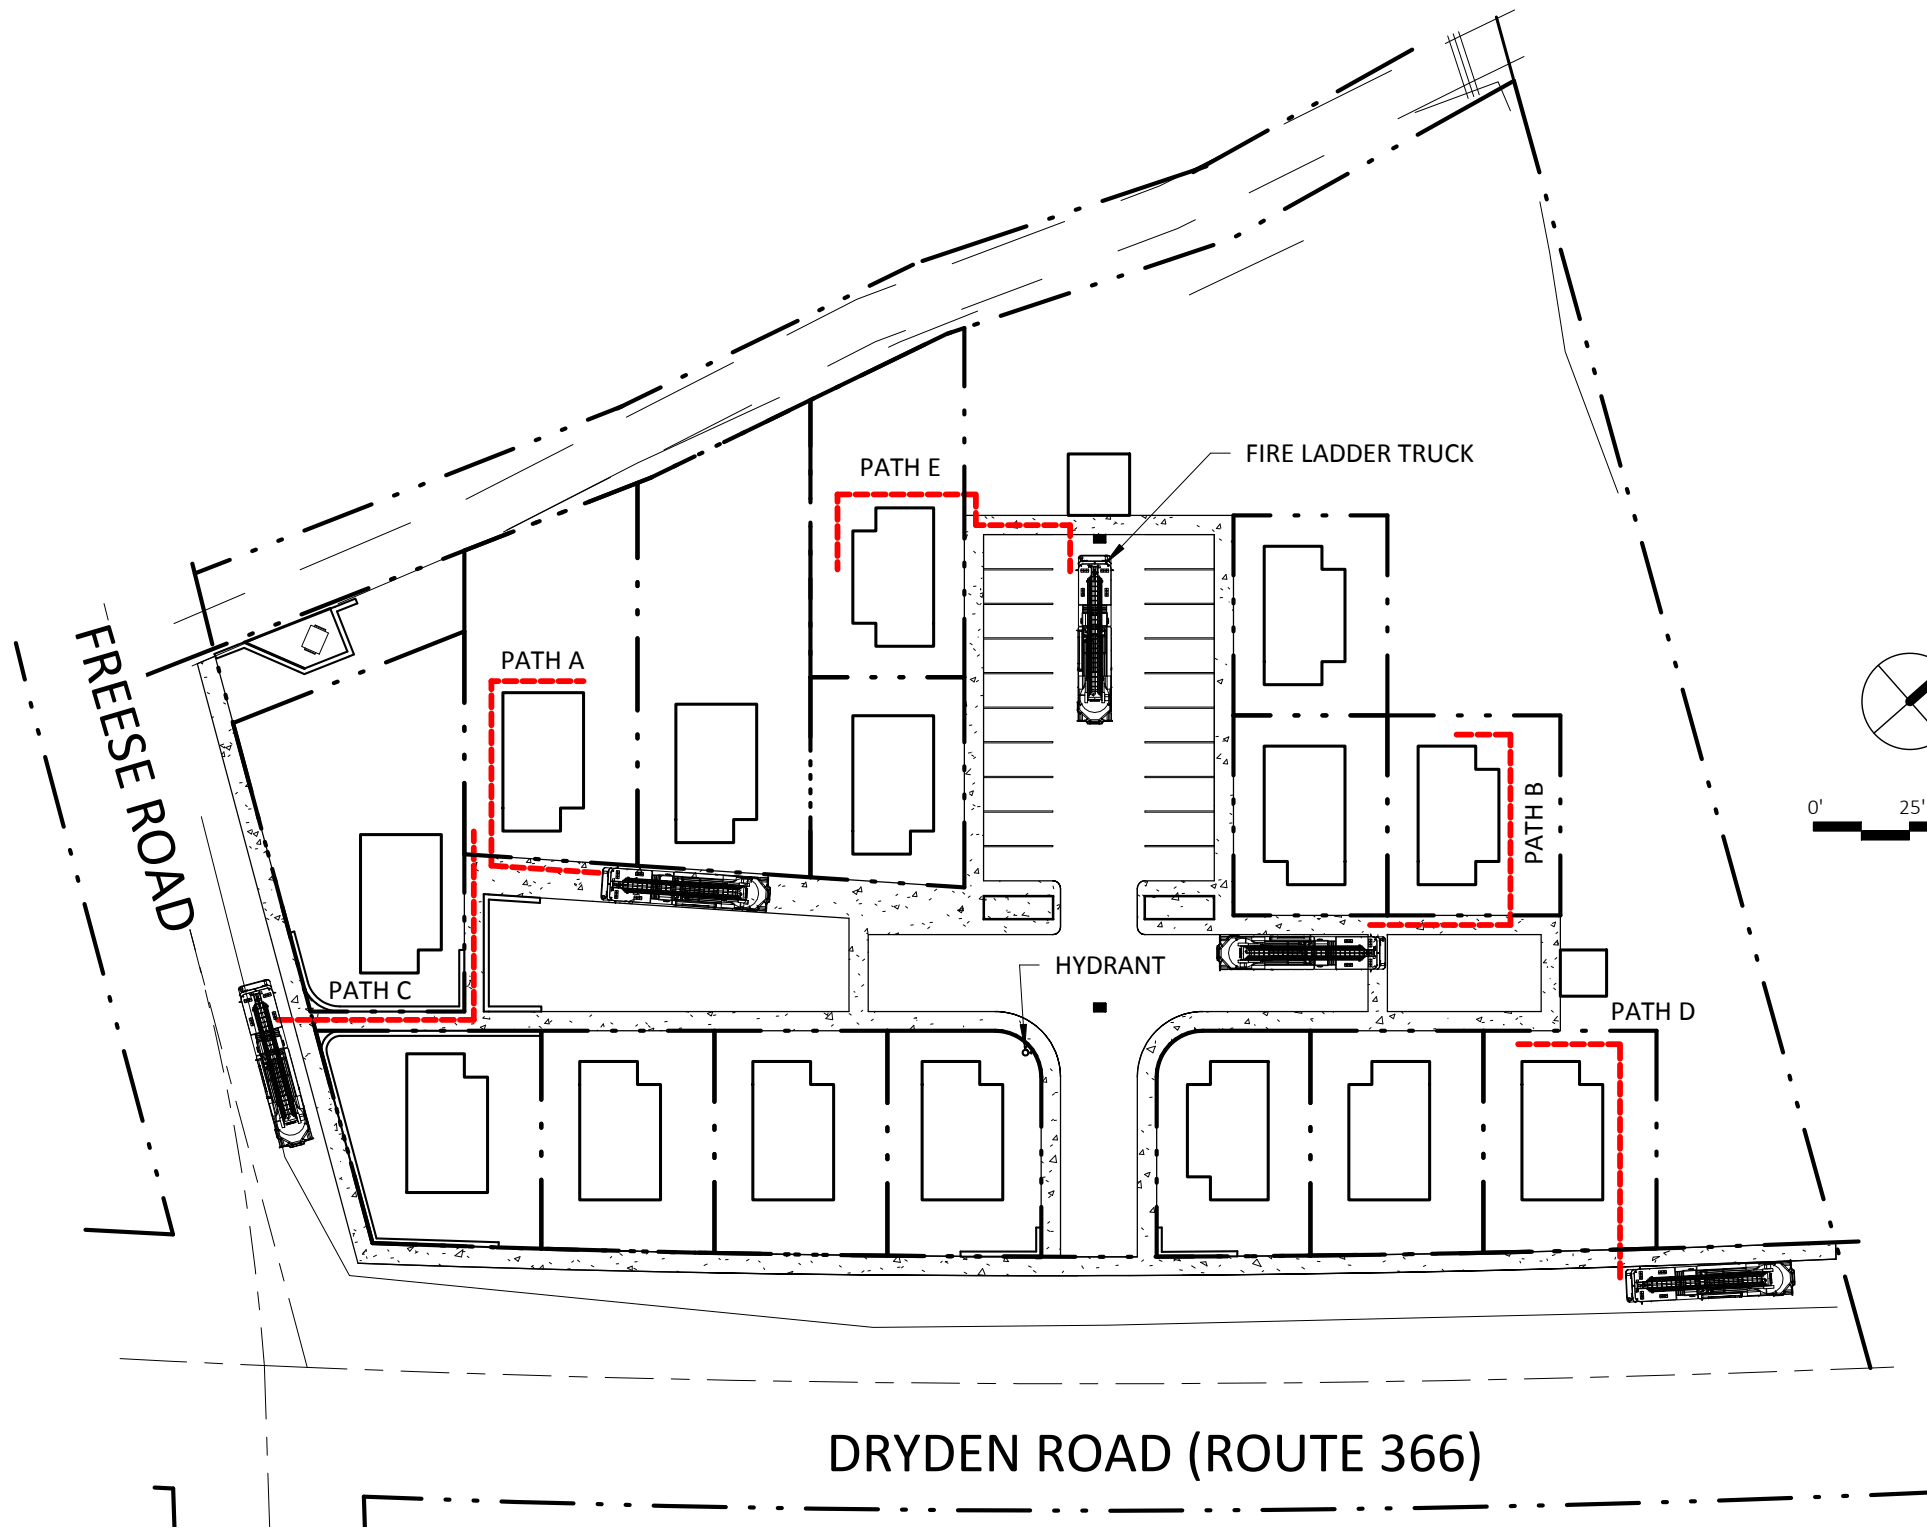

C:\Users\Noah\Documents\2016006 - Varna Tiny Timber_noah@streamcolab.com.rvt

FIRE ACCESS PATHS	
PATH NAME	DISTANCE
PATH A	100' - 0"
PATH B	100' - 0"
PATH C	100' - 0"
PATH D	87' - 0"
PATH E	100' - 0"