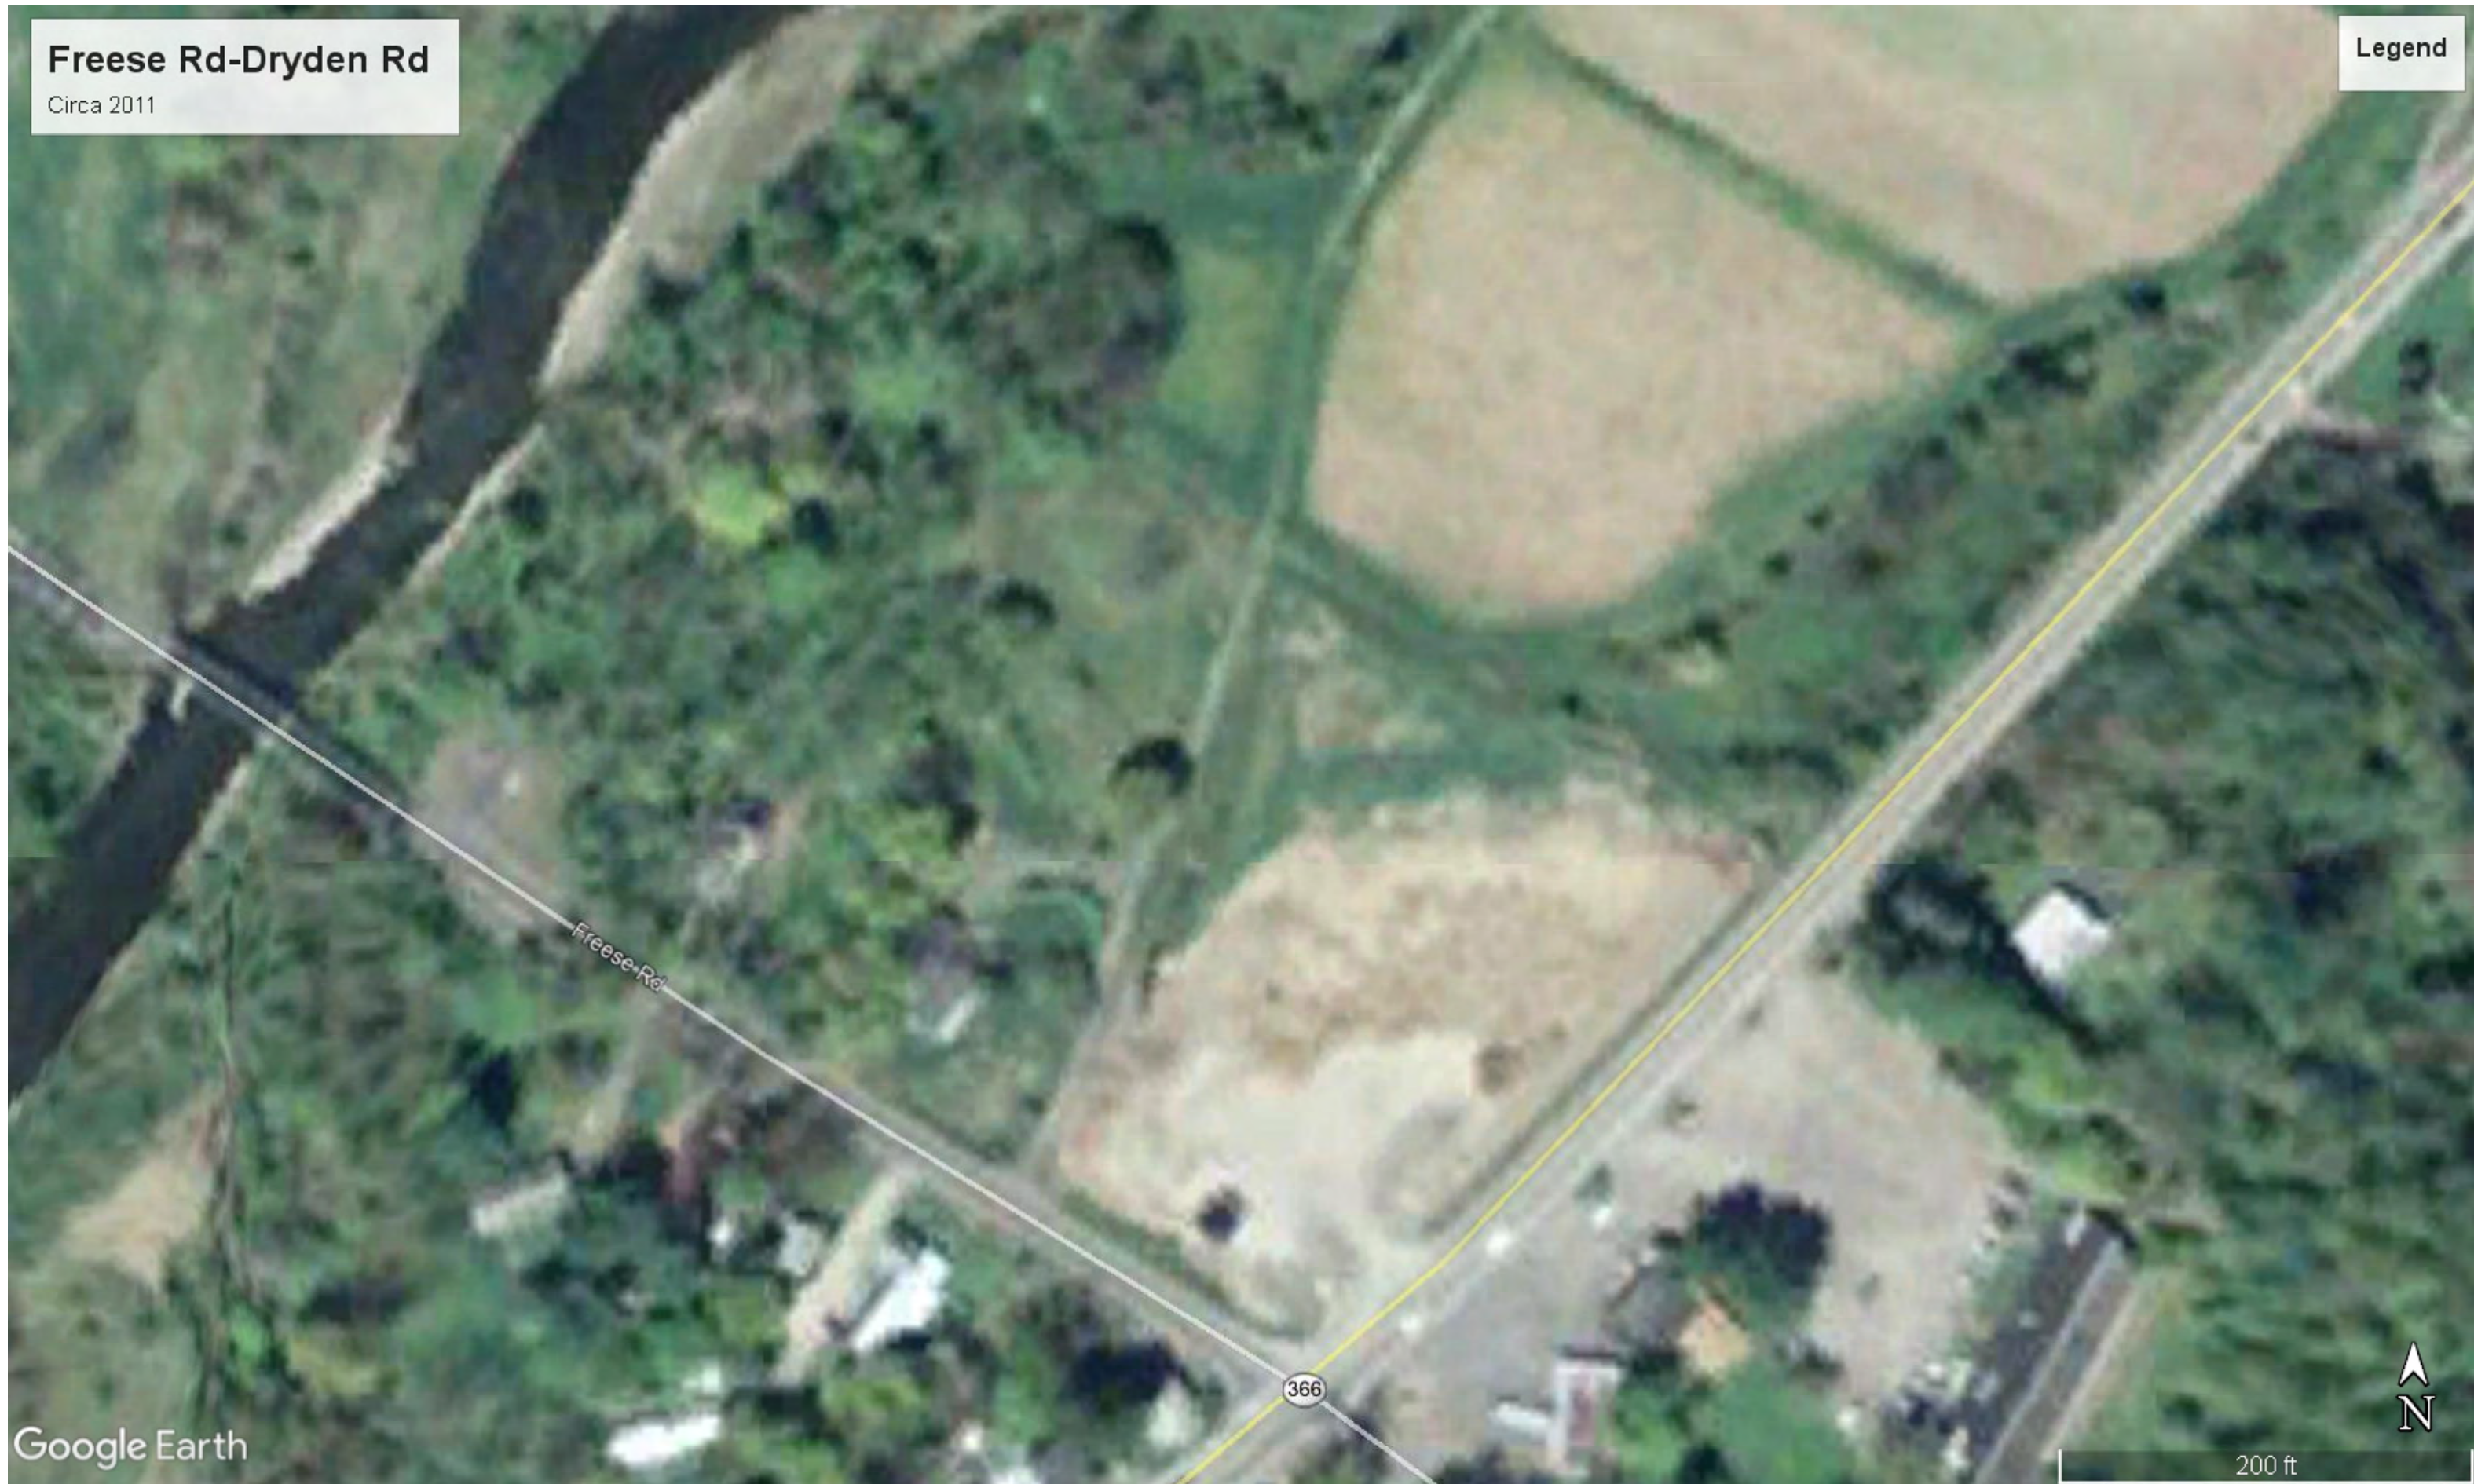

# Freese Rd-Dryden Rd

Circa 2007

Legend

Google Earth

Image © 2020 New York GIS

200 ft

**Freese Rd-Dryden Rd**  
Circa 2011

Legend

# Freese Rd-Dryden Rd

Circa 2013

Legend

Google Earth

200 ft

# Freese Rd-Dryden Rd

Circa 2016

Legend

Google Earth

200 ft