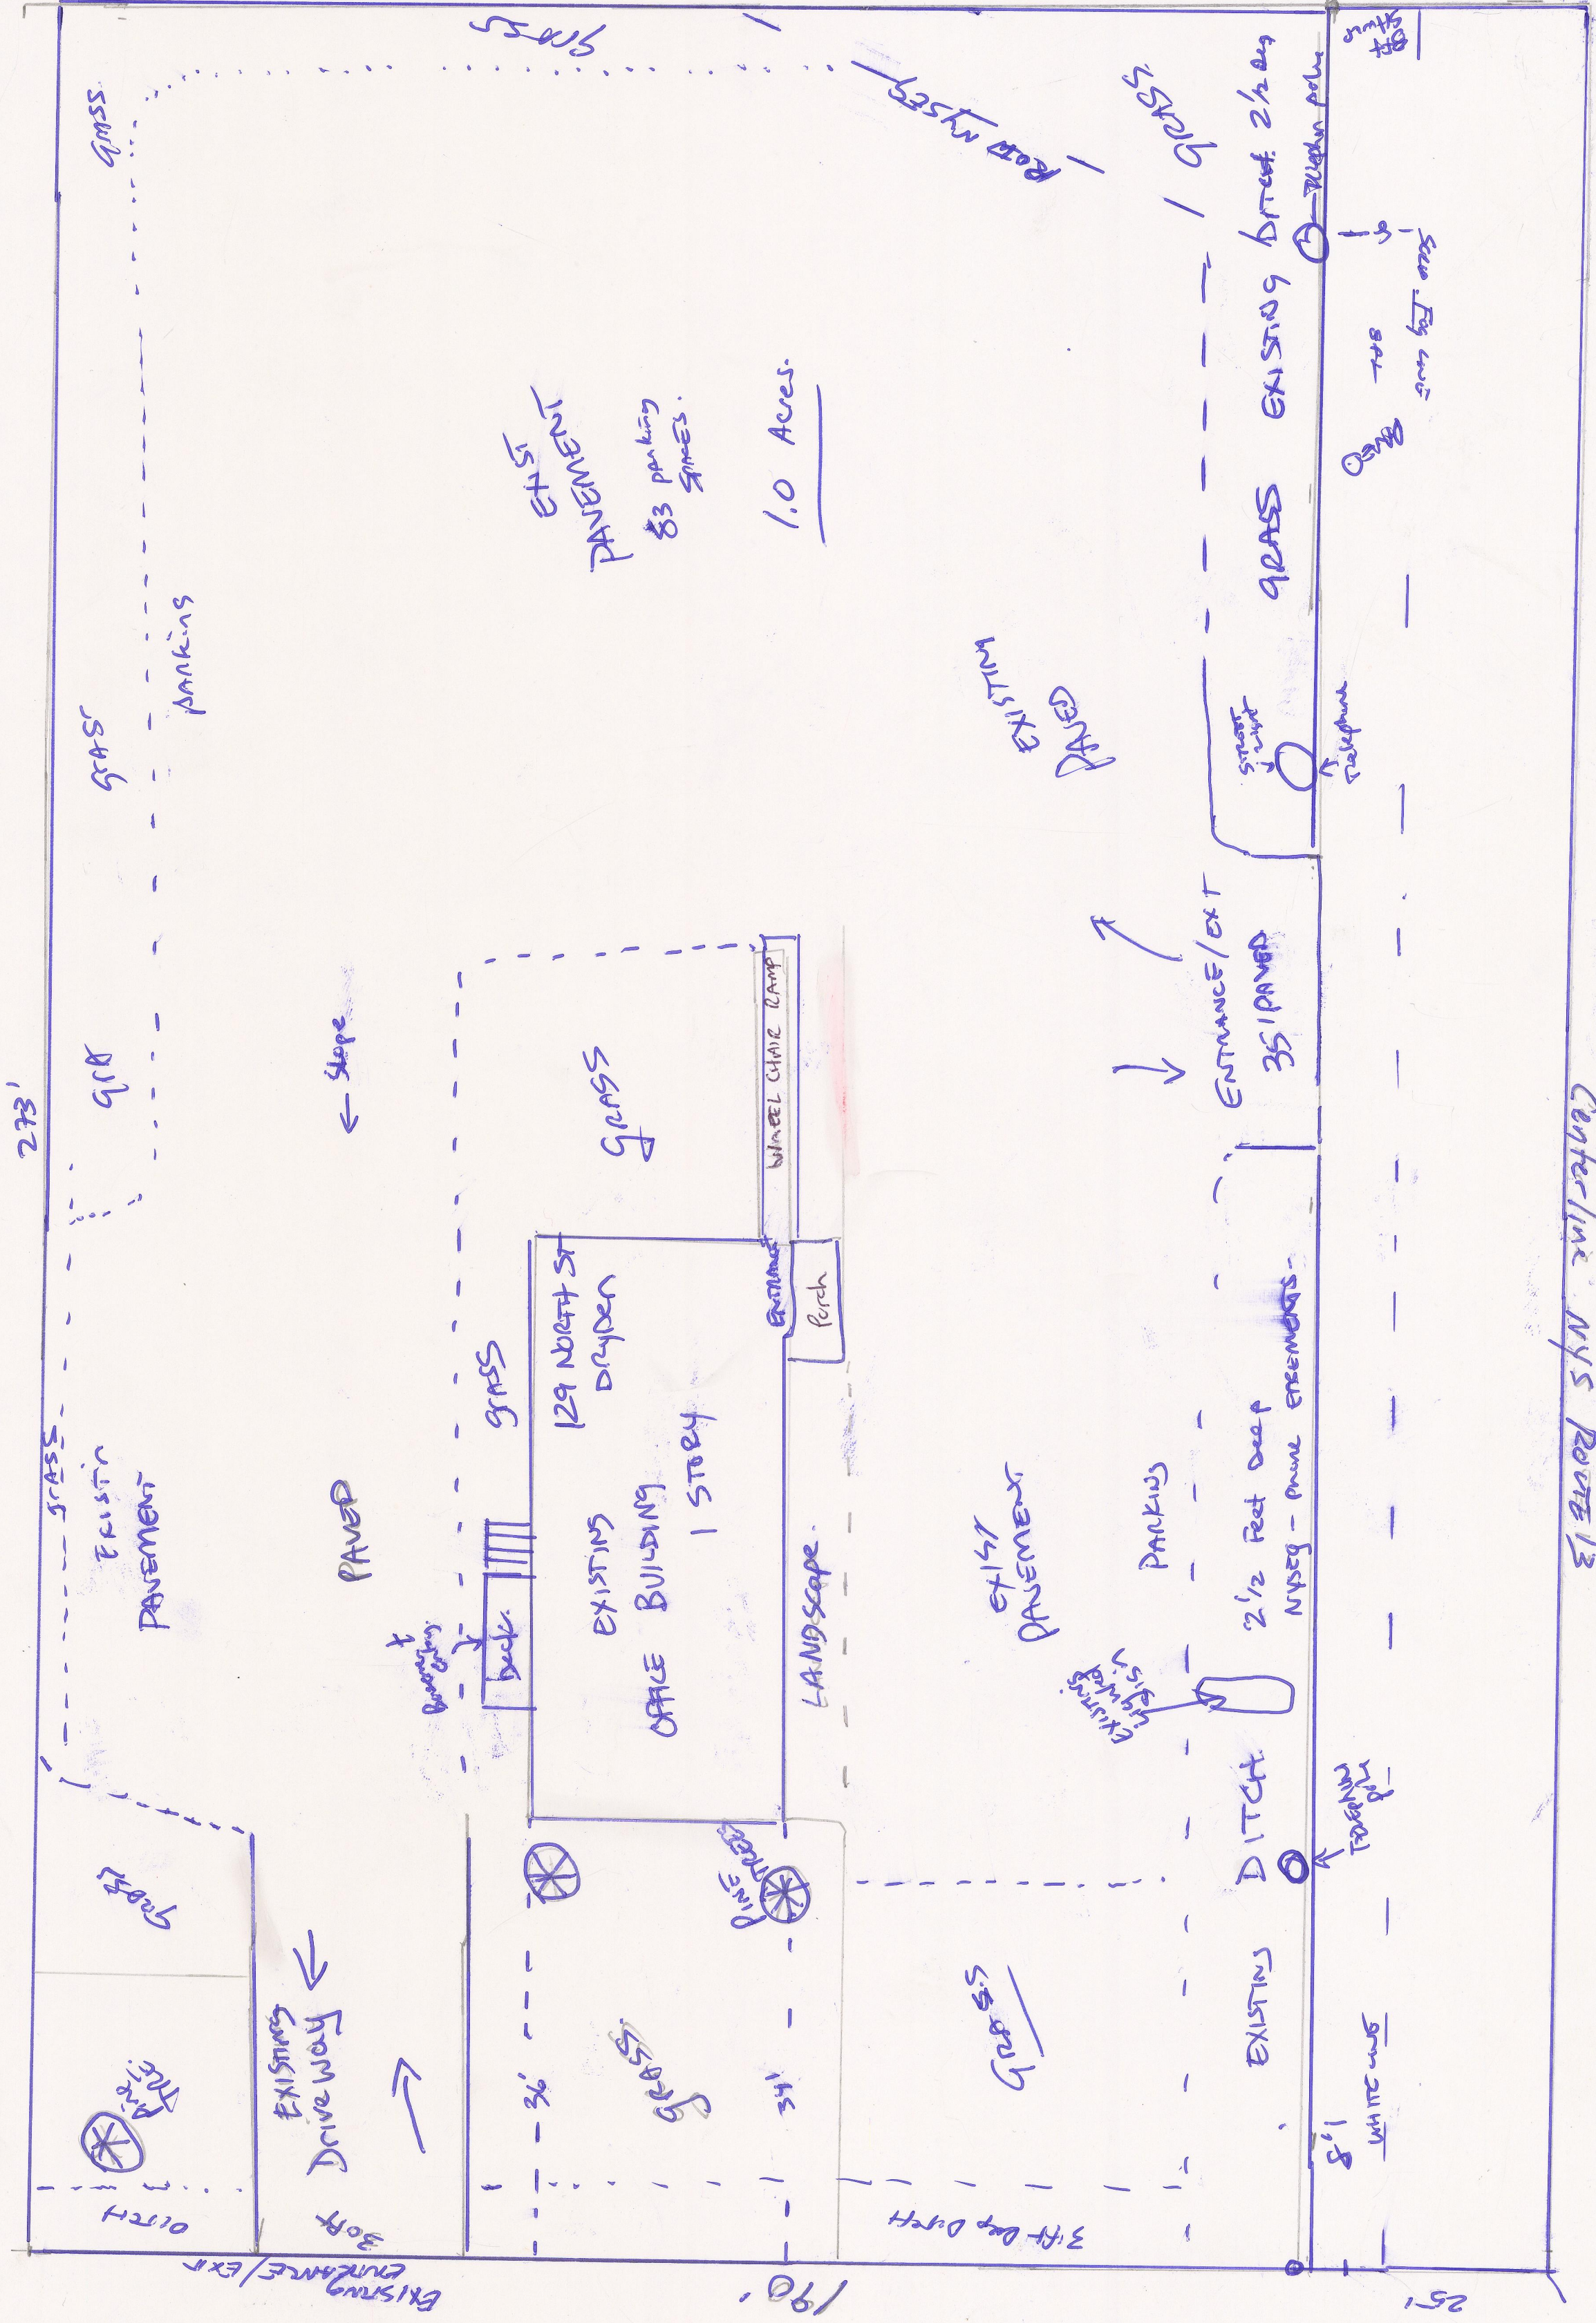

Draper mutual

ELLIS DRIVE

CNY AUTOHUB, LLC.

129 NORTH ST SITE SKETCH

NYS ROUTE 13

Centerline NYS ROUTE 13

Text: 38-1-3/2
N.Y. TO SCALE