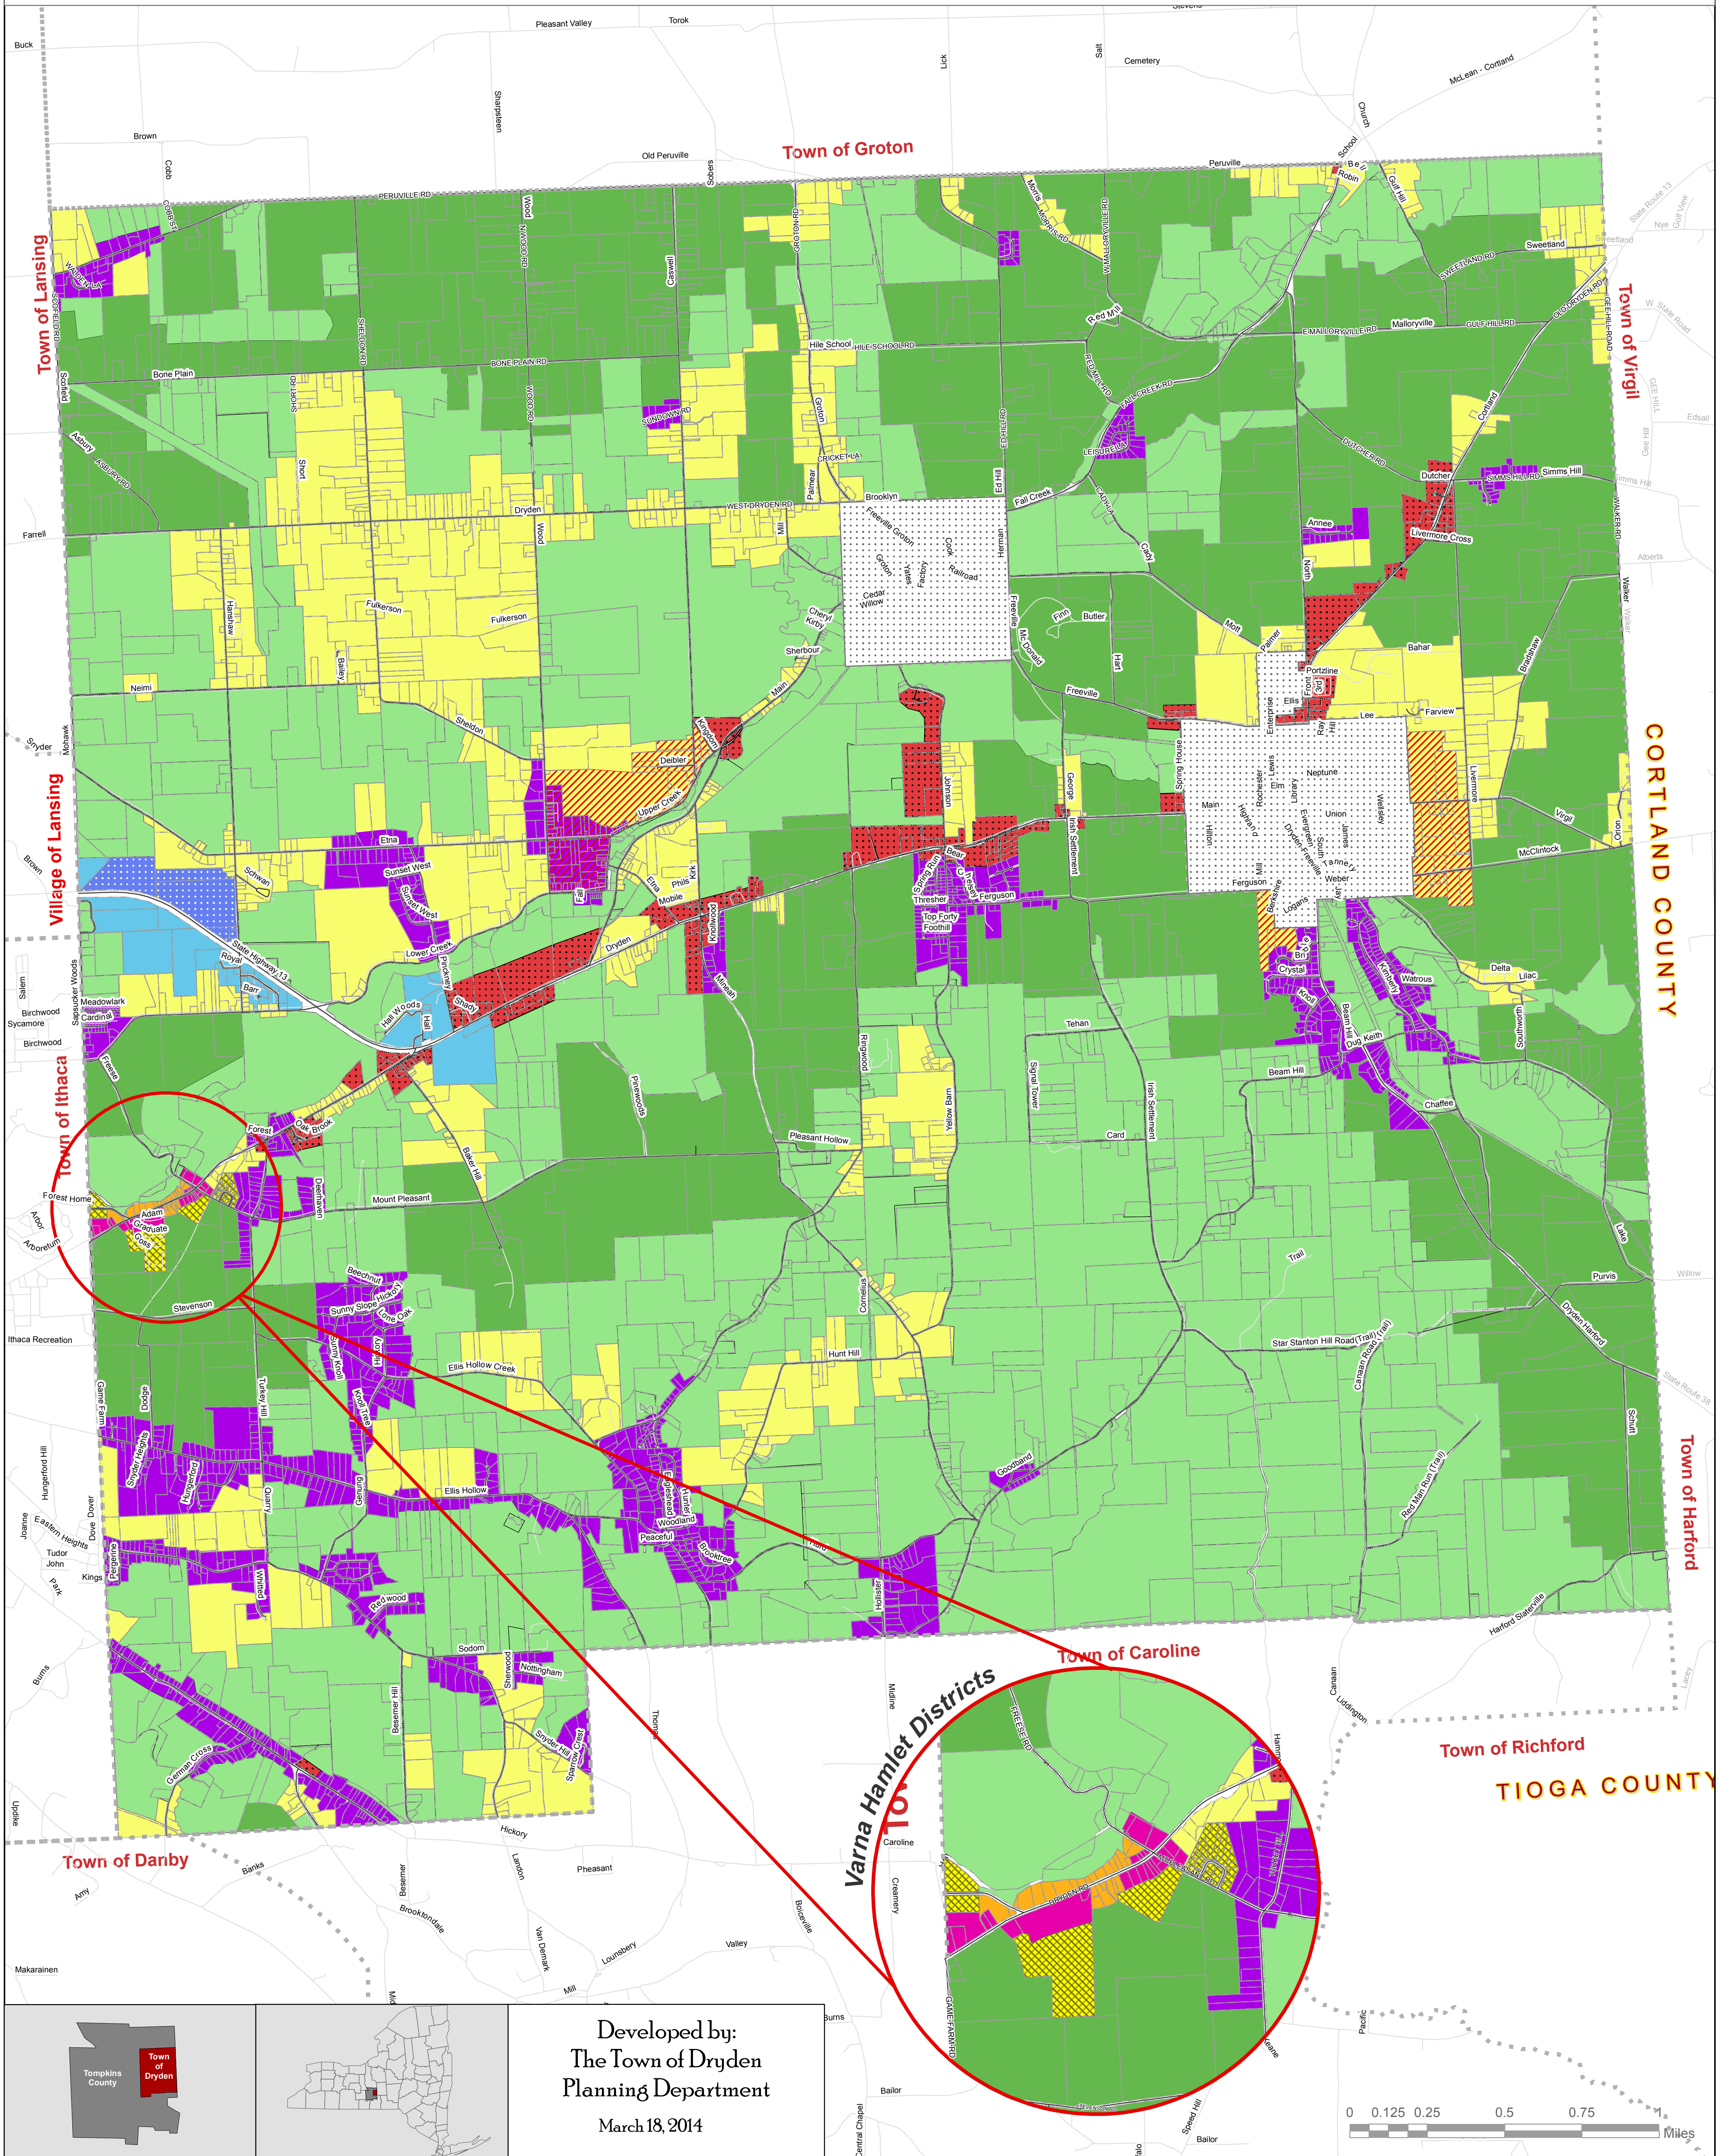

TOWN OF DRYDEN ZONING MAP

Developed by:
The Town of Dryden
Planning Department
March 18, 2014

	Mixed Use Commercial District		Light Industrial District		Rural Agriculture District		Varna Hamlet Residential District
	Conservation District		Neighborhood Residential District		Rural Residential District		Varna Hamlet Traditional District
	Light Industrial/Adult District		Traditional Neighborhood Development Overlay District		Varna Hamlet Mixed Use District		Village