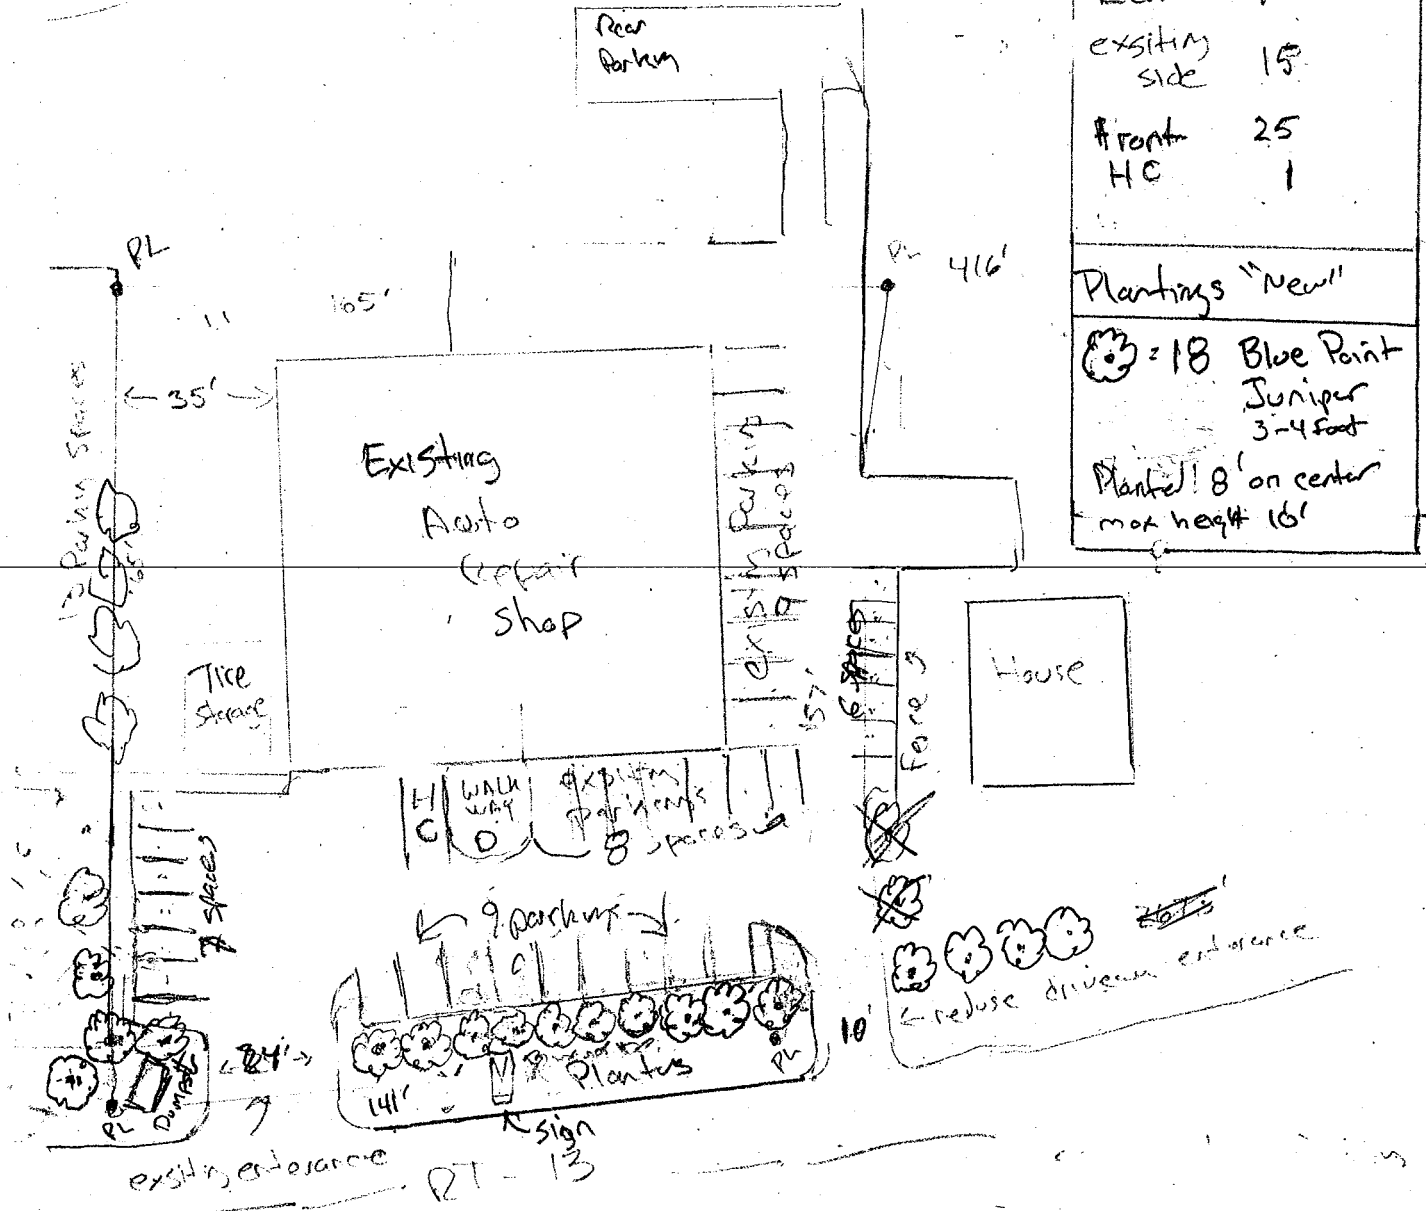

# Scotties Auto

3 Ac

Parking Spaces	
Rear	10
existing side	15
Front HC	25
	1
Plantings "New"	
🌸 = 18	Blue Point Juniper 3-4 foot
Planted! 8' on center max height 16'	

existing entrance

sign RT-13

reduce driveway entrance