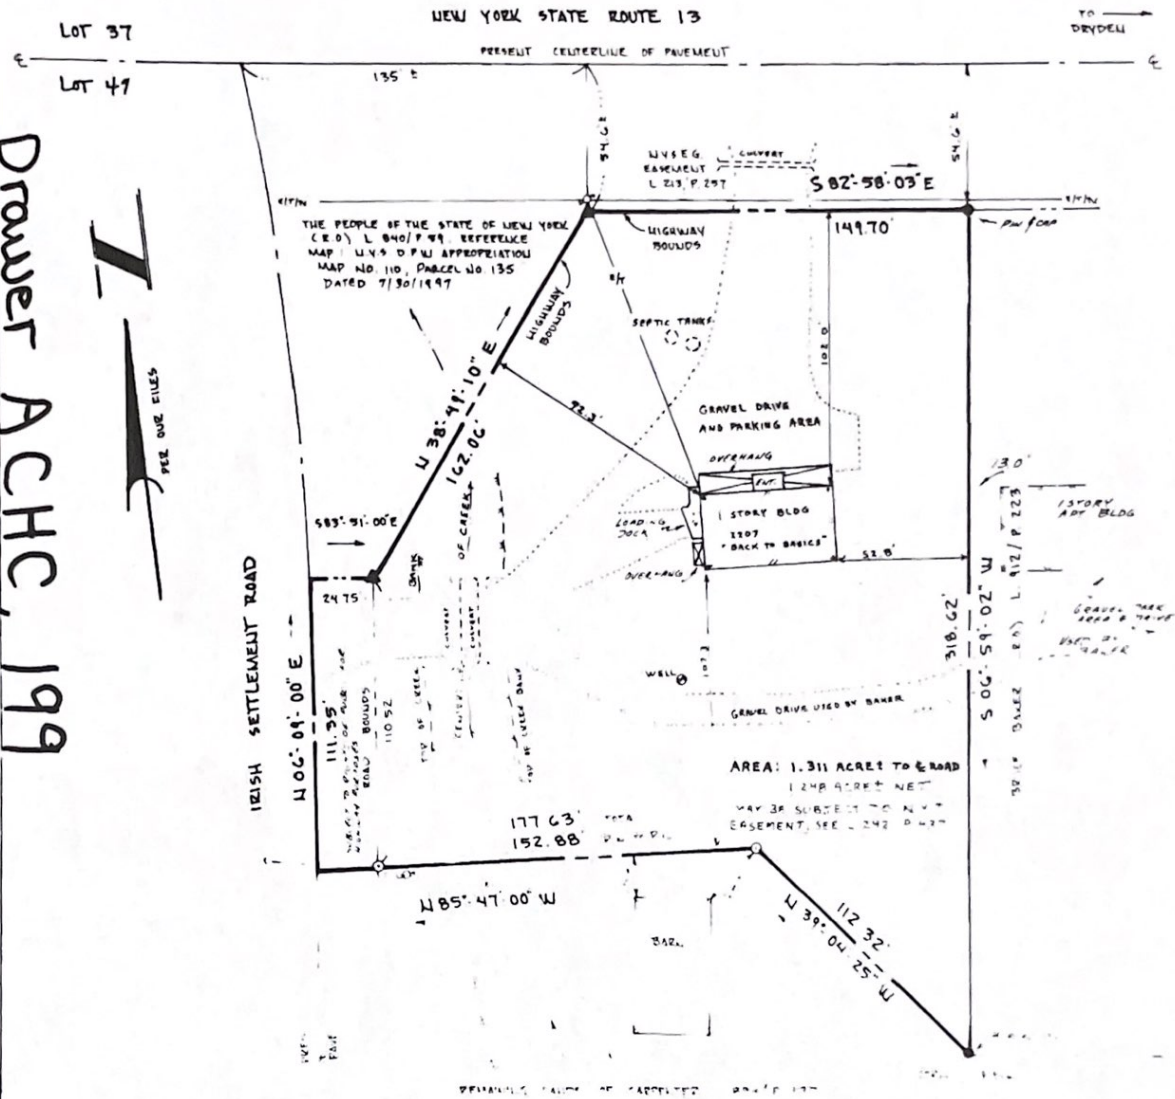

Drouwer ACHC, 199

AREA: 1.311 ACRES TO E ROAD
1.248 ACRES NET
MAY BE SUBJECT TO N.Y. EASEMENT, SEE L. 242 P. 437

**RESURVEY MAP
LANDS OF
ROBERT W. PATTEN**

LOT 47, TOWNSHIP OF DRYDEN, TOMPKINS COUNTY, NEW YORK

TAX MAP NO: 47-1-139

REFERENCE DEED: INST. NO. 465491-001

SEE ORIGINAL SURVEY OF THIS LOT MADE BY REAGAN LAND SURVEYING
DATED 5/17/02 AND AMENDED 7/17/02 TOB NO 02-104

REAGAN LAND SURVEYING
1000 W. STATE ST. SUITE 200
ALBANY, NY 12203
(518) 486-1111

DATE SURVEYED: FEB 2005
BY: MICHAEL J. REAGAN, S.P.
I hereby certify that the above is a true and correct copy of the original survey as shown on the map.

that I am a licensed and duly qualified Surveyor in the State of New York, and that this map correctly delineates an actual survey of the ground made by me or under my direct supervision, that it was prepared in accordance with the current code of practice for land title surveys adopted by the New York Association of Professional Land Surveyors, and that I found no visible encroachments either way across property lines except as shown hereon.

SIGNED: *Michael J. Reagan* DATED: 2/15/05